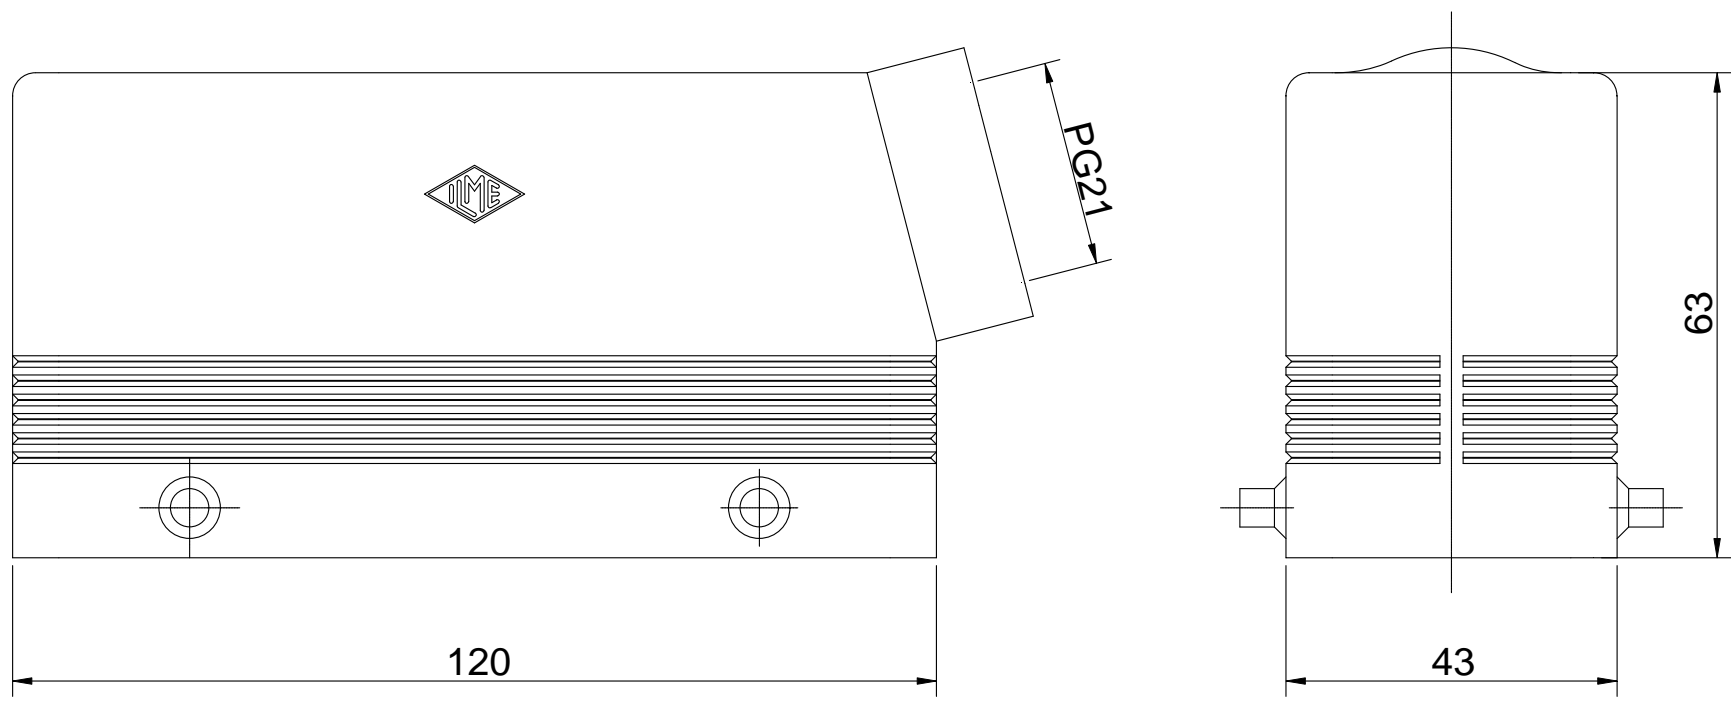

Diritti riservati All rights reserved

Date 10.01.2007	CHO 24	Scale	
Sign.	hood side entry PG21	1:1	